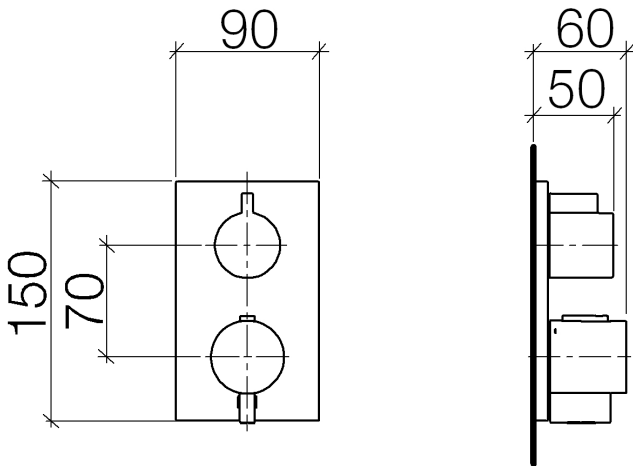

Shower - Supernova

Concealed thermostat with one-way volume control - polished chrome

Article number: 36 425 670-00 0010

- Cover plate 5-7/8" x 3-1/2"
- Temperature control handle with safety lock at 100 °F/ 38°C
- Max. temperature can be set on the trim
- QWP
- (ADA)

polished chrome

Accessory is required for this item.

Dimensional drawing

All dimensions in mm / inch = mm x 0,0394

Shower - Supernova

Concealed thermostat with one-way volume control - polished chrome

Article number: 36 425 670-00 0010

Cyprum
36 425 670-49 0010

Cyprum
36 425 670-49

Other surfaces upon request (extra service)

Shower - Supernova

Concealed thermostat with one-way volume control - polished chrome

Article number: 36 425 670-00 0010

Required article

35 426 970-90 0010

Concealed thermostat with
integrated supply stops

Shower - Supernova

Concealed thermostat with one-way volume control - polished chrome

Article number: 36 425 670-00 0010