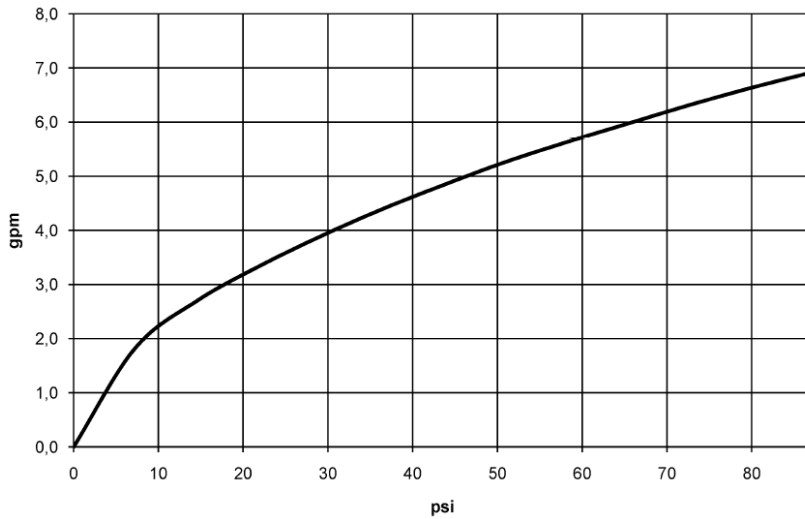

Shower - Supernova

Concealed thermostat with one-way volume control - polished chrome

Article number: 36 425 670-00 0010

Flow rate chart

Other surface finishes

Other surfaces upon request (extra service)