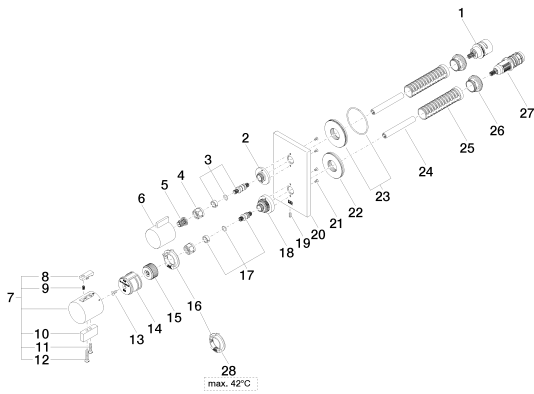

Shower - Supernova

Concealed thermostat with one-way volume control - polished chrome

Article number: 36 425 670-00 0010

- Cover plate 5-7/8" x 3-1/2"
- Temperature control handle with safety lock at 100 °F/ 38°C
- Max. temperature can be set on the trim
- QWP
- (ADA)

polished chrome

Accessory is required for this item.

Dimensional drawing

All dimensions in mm / inch = mm x 0,0394

Shower - Supernova

Concealed thermostat with one-way volume control - polished chrome

Article number: 36 425 670-00 0010

Required article

35 426 970-90 0010

Concealed thermostat with
integrated supply stops

Shower - Supernova

Concealed thermostat with one-way volume control - polished chrome

Article number: 36 425 670-00 0010

Exploded drawing

Spare parts list

Number	Item Number	Designation	Number of units
1	90 90 03 166 00 90	Ceramic cartridge	1
2	09 12 12 053-00	Mounting bracket	1
3	04 29 06 111 00-00	Wall connection	1
4	09 23 30 023 90	Mounting bracket	2
5	09 12 12 002 90	Upper part white	1
6	09 20 67 006-00	Handle	1
7	04 17 33 006 00-00	Handle	1
8	09 21 33 010-00	Conversion	1
9	09 16 02 027 90	Handle	1
10	09 20 33 006-00	Handle	1
11	09 30 30 159-00	Mounting bracket	1
12	09 30 30 160-00	Mounting bracket	1
13	09 30 30 124 90	Mounting bracket	1
14	09 12 12 052 90	Mounting bracket	1
15	09 12 12 054 90	Mounting bracket	1
16	09 28 10 152 90	Application	1
17	04 29 06 024 00-00	Wall connection	1
18	09 12 12 051-00	Mounting bracket	1
19	09 31 11 134 90	Mounting bracket	1
20	09 11 02 222-00	Escutcheon	1
21	09 30 30 157 90	Mounting bracket	4
22	09 30 01 188 90	Wall connection	1
23	90 30 01 190 00 90	Wall connection	1
24	09 23 01 124 90	Hood / sleeve	2
25	09 18 40 077 90	Hood / sleeve	2
26	09 24 04 257 90	Mounting bracket	2
27	90 15 02 012 00 90	Thermostatic cartridge	1